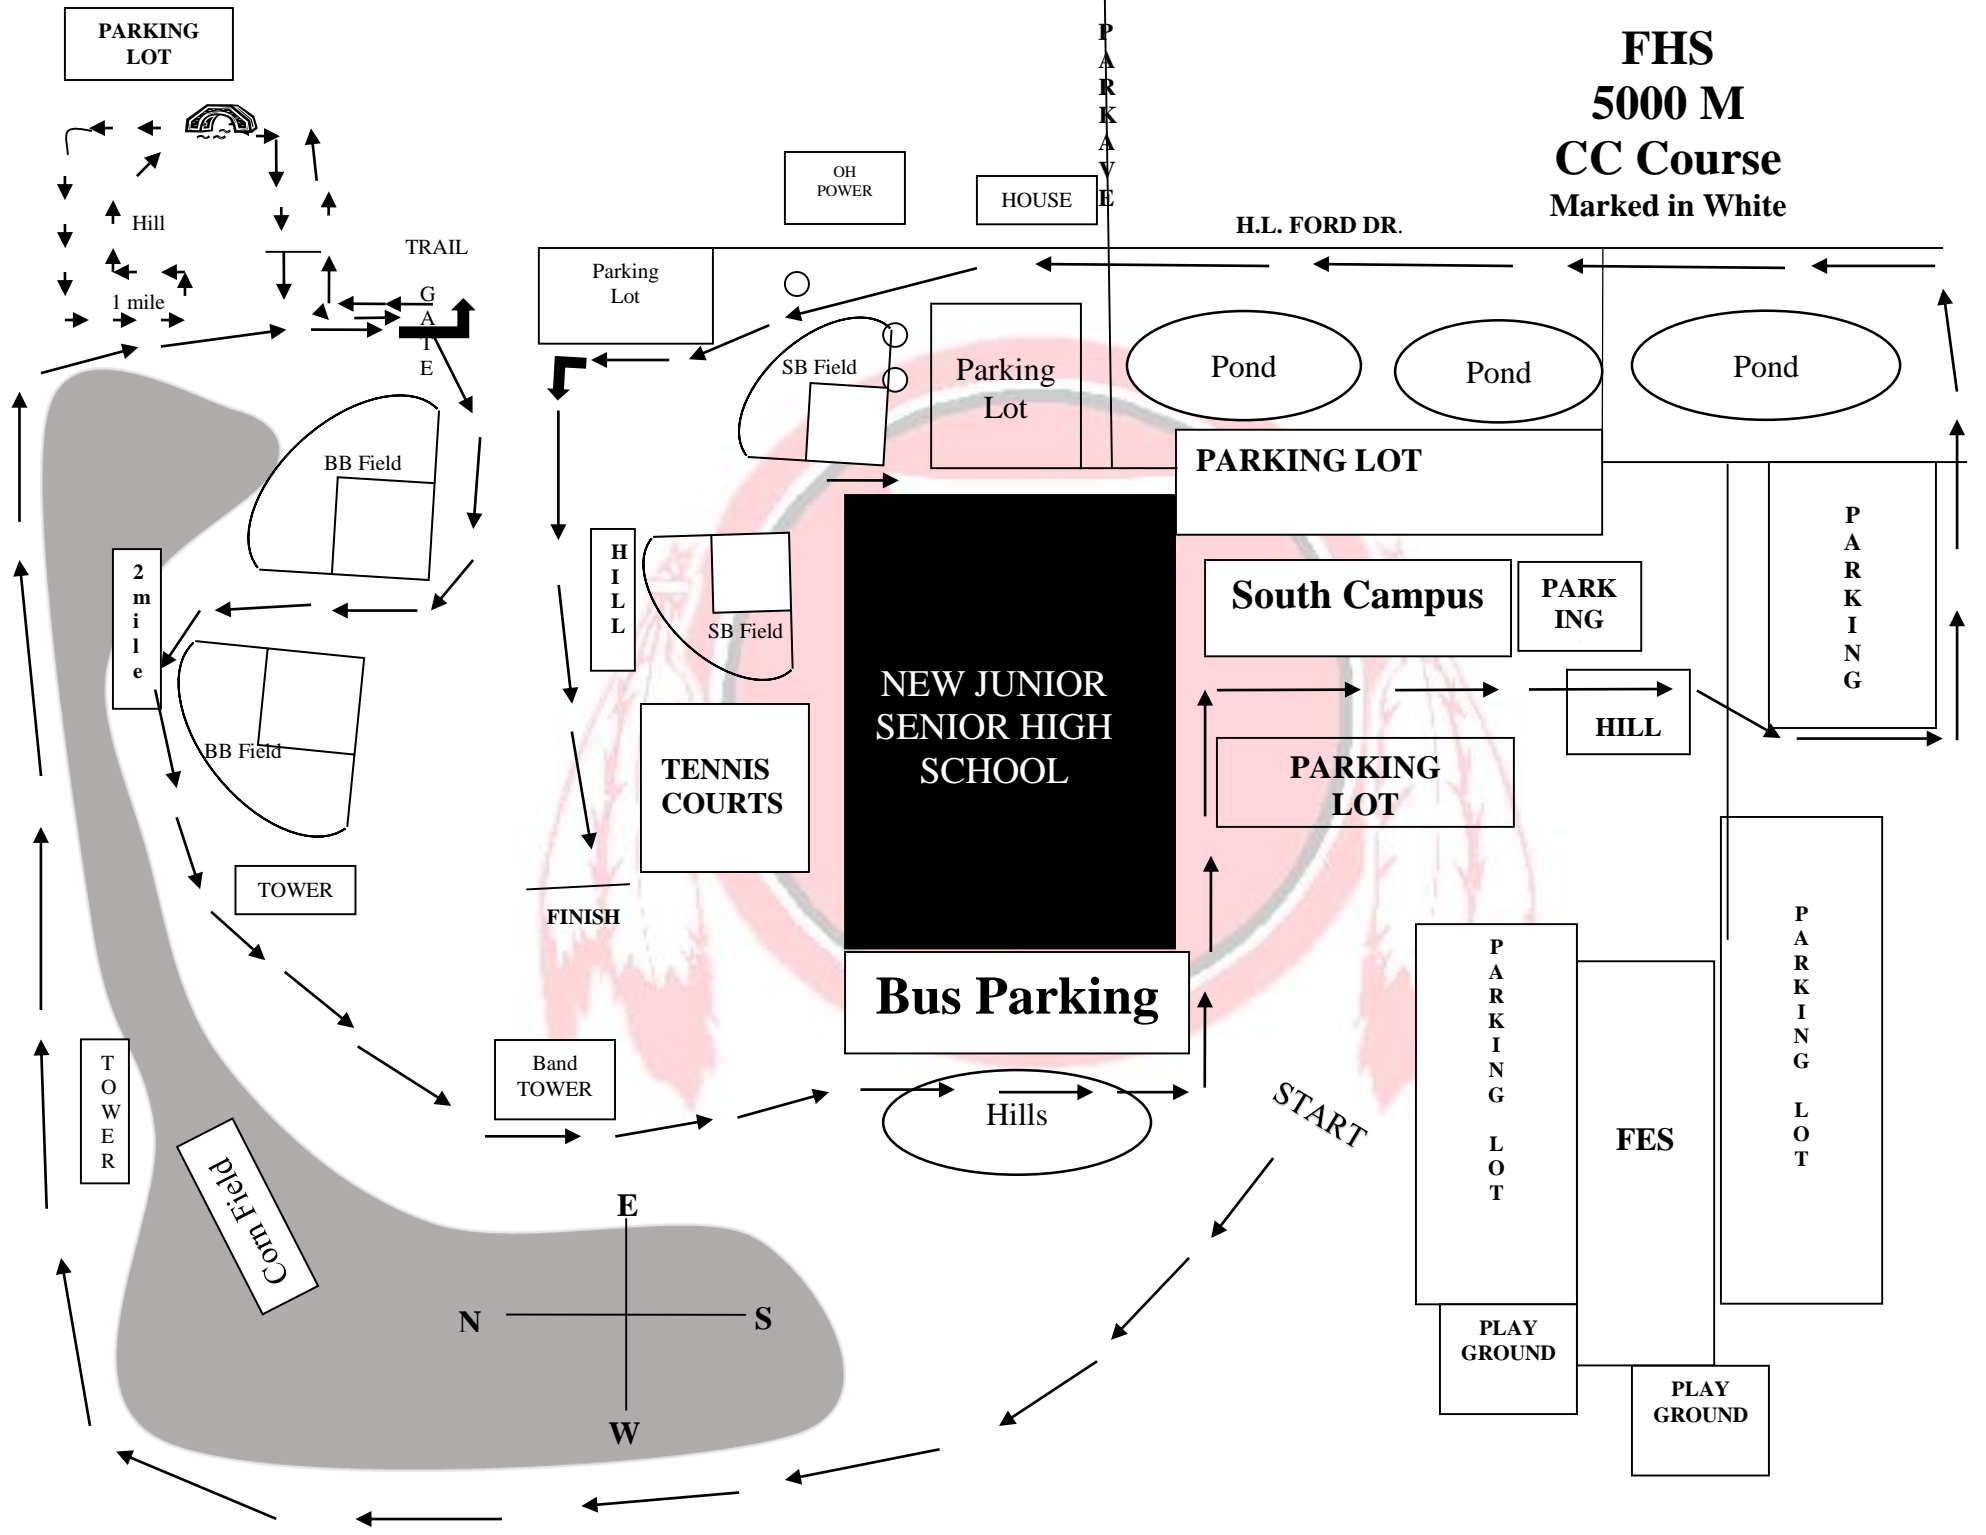

**FHS  
5000 M  
CC Course  
Marked in White**

PARKING LOT

OH POWER

HOUSE

H.L. FORD DR.

Parking Lot

SB Field

Parking Lot

Pond

Pond

Pond

PARKING LOT

South Campus

PARKING

HILL

PARKING LOT

PLAY GROUND

PARKING LOT

TRAIL

Hill

1 mile

G  
A  
E

BB Field

2 mile

Corn Field

N  
S  
E  
W